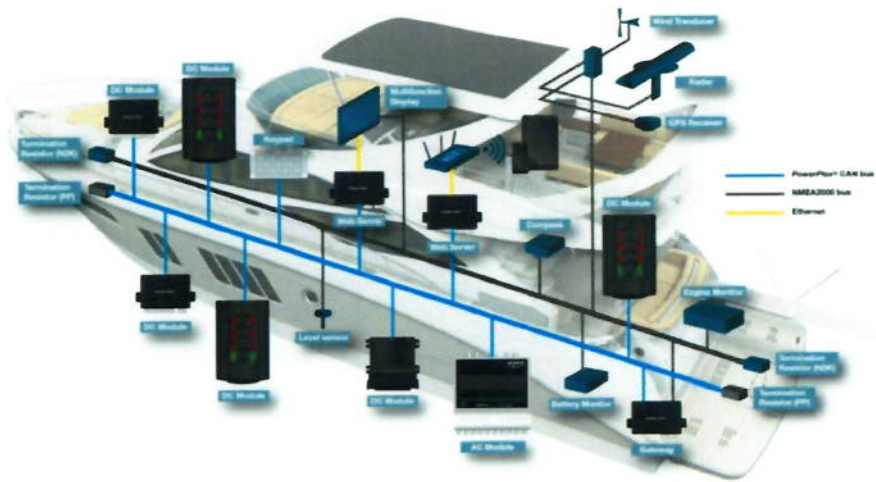

PowerPlex®